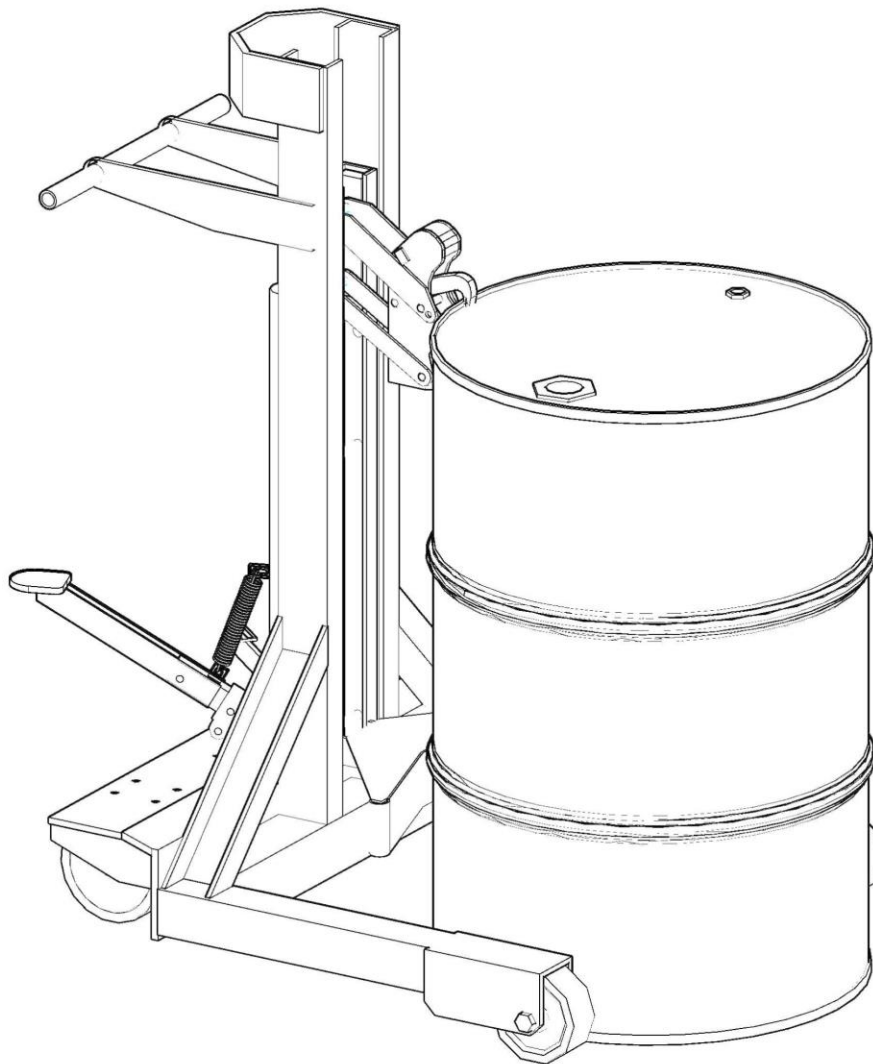

Liftomatic Material Handling, Inc.

700 Dartmouth Lane
Buffalo Grove, IL 60089

Phone 847 325-2930
Fax 847 325-2959
Toll Free 800 837-6540

ERGO-DP-1500-SL

Lift Capacity:	1500 lbs (680 kg)
Lift Stroke:	20" (500mm)
Weight:	315 lbs (143 kg)
Dimensions:	38" X 32" X 48" (966 X 813 X 1220mm)

Visit the Parrot @
www.liftomatic.com

Liftomatic Material Handling, Inc.

700 Dartmouth Lane
Buffalo Grove, IL 60089

Phone 847 325-2930
Fax 847 325-2959
Toll Free 800 837-6540

at the Parrot @
www.liftomatic.com