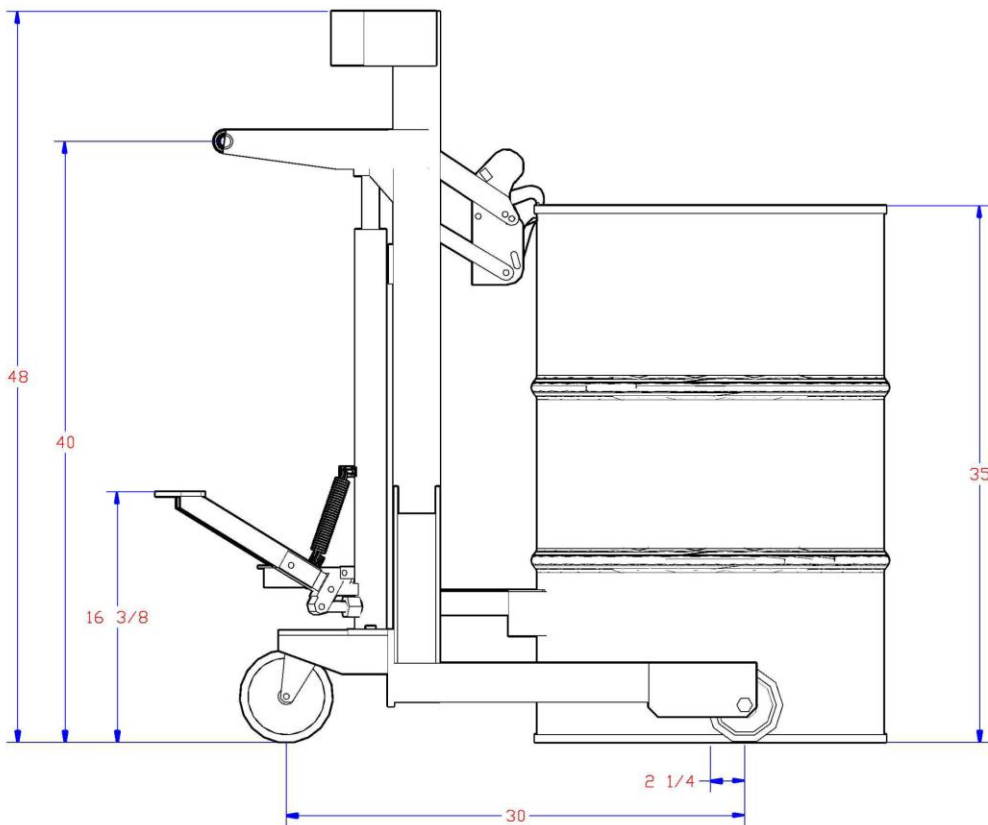

Liftomatic Material Handling, Inc.

700 Dartmouth Lane
Buffalo Grove, IL 60089

Phone 847 325-2930
Fax 847 325-2959
Toll Free 800 837-6540

ERGO-DP-1500-SL

Lift Capacity:	1500 lbs (680 kg)
Lift Stroke:	20" (500mm)
Weight:	315 lbs (143 kg)
Dimensions:	38" X 32" X 48" (966 X 813 X 1220mm)

Visit the Parrot @
www.liftomatic.com

Liftomatic Material Handling, Inc.

700 Dartmouth Lane
Buffalo Grove, IL 60089

Phone 847 325-2930
Fax 847 325-2959
Toll Free 800 837-6540

at the Parrot @
www.liftomatic.com