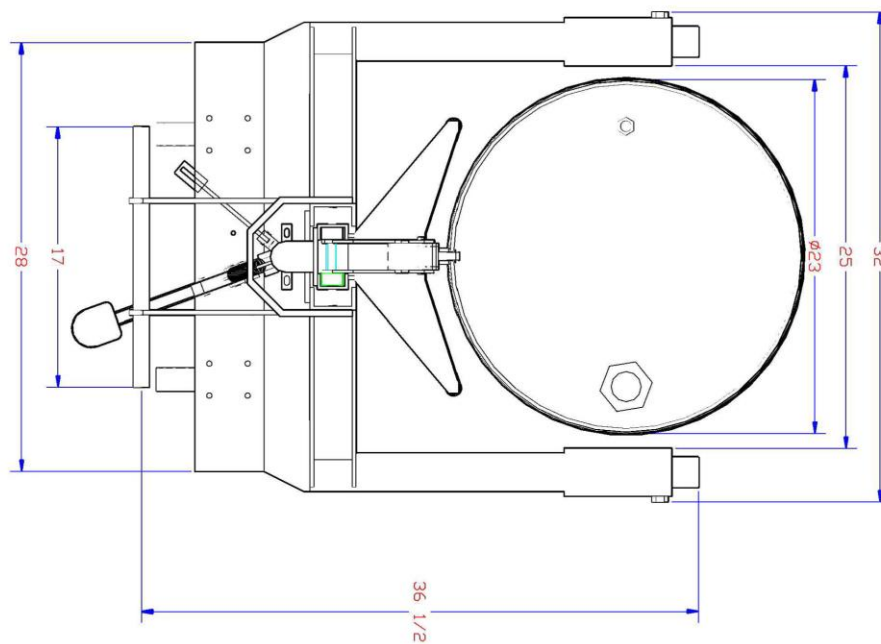

Liftomatic Material Handling, Inc.

700 Dartmouth Lane
Buffalo Grove, IL 60089

Phone 847 325-2930
Fax 847 325-2959
Toll Free 800 837-6540

ERGO-DP-1500-SL

Lift Capacity:	1500 lbs (680 kg)
Lift Stroke:	20" (500mm)
Weight:	315 lbs (143 kg)
Dimensions:	38" X 32" X 48" (966 X 813 X 1220mm)

Visit the Parrot @
www.liftomatic.com

Liftomatic Material Handling, Inc.

700 Dartmouth Lane
Buffalo Grove, IL 60089

Phone 847 325-2930
Fax 847 325-2959
Toll Free 800 837-6540

at the Parrot @
www.liftomatic.com