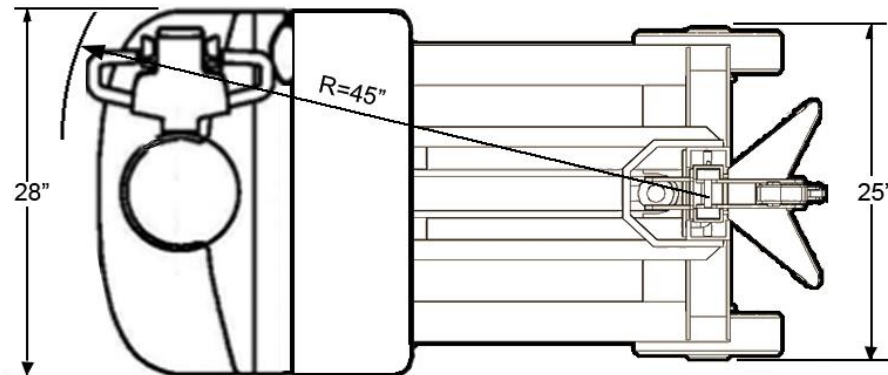

**Liftomatic Material Handling, Inc.**

700 Dartmouth Lane  
Buffalo Grove, IL 60089

Phone 847 325-2930  
Fax 847 325-2959  
Toll Free 800 837-6540

**ERGOMATIC-750-CB-BJ**