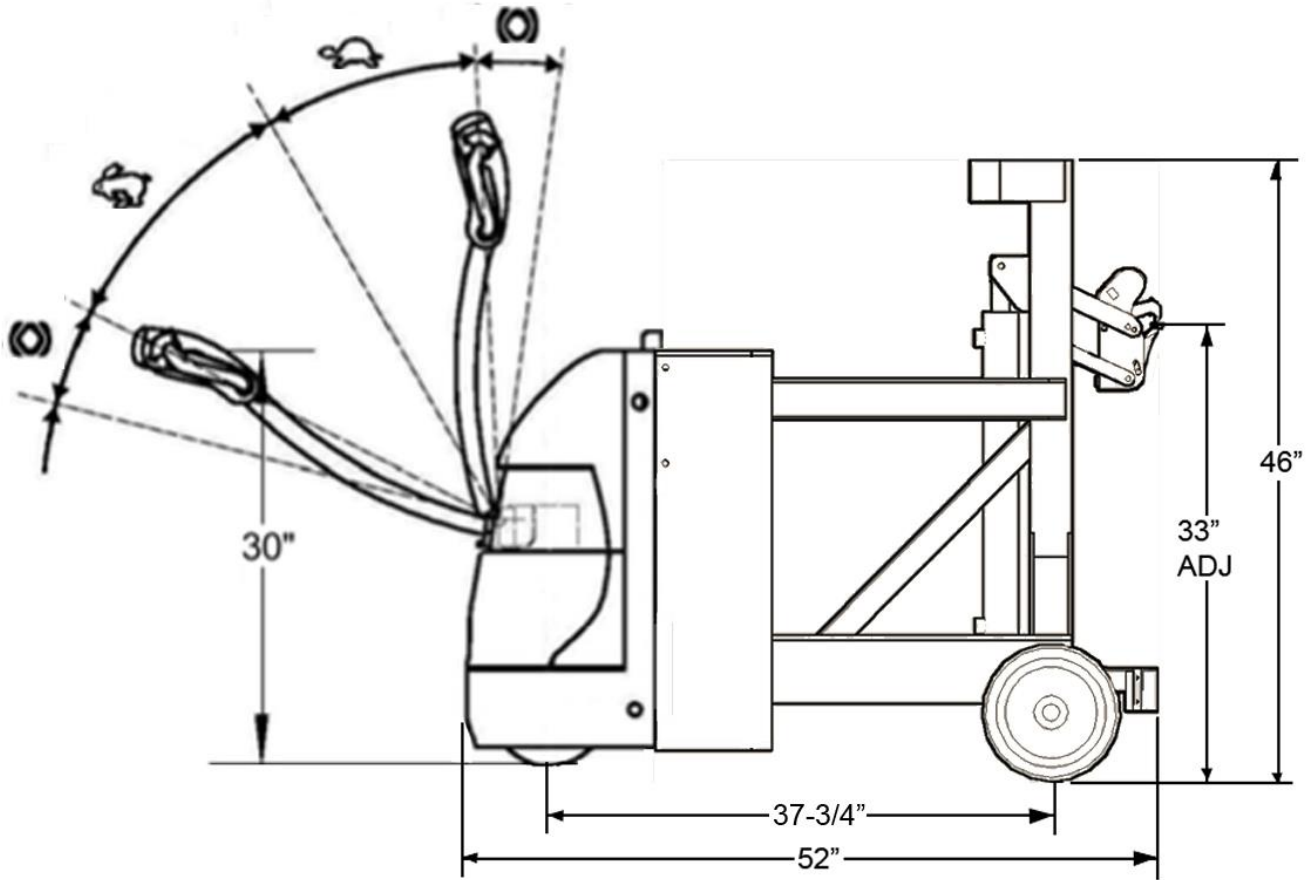

**Liftomatic Material Handling, Inc.**

700 Dartmouth Lane  
Buffalo Grove, IL 60089

Phone 847 325-2930  
Fax 847 325-2959  
Toll Free 800 837-6540

**ERGOMATIC-750-CB-BJ**